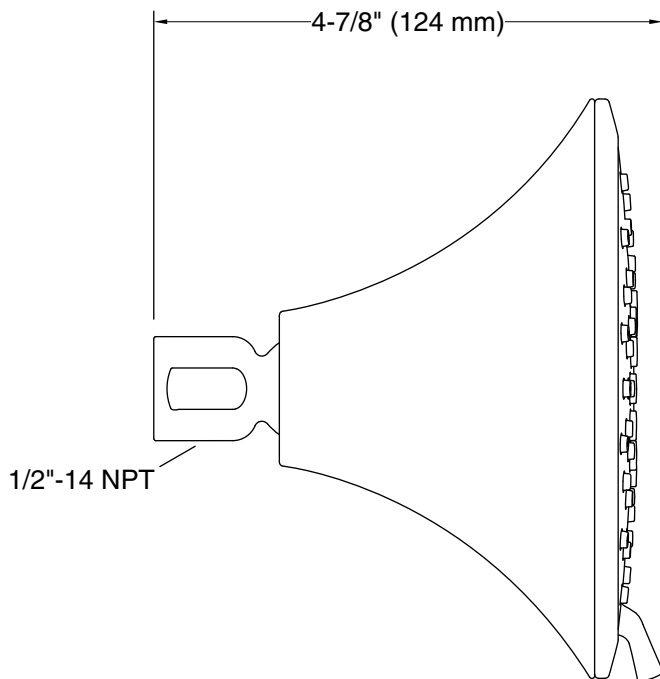

#### Installation

- Shower arm and flange sold separately.
- 1/2"-14 NPT connection.
- Wall-mount.

### Technical Information

All product dimensions are nominal.