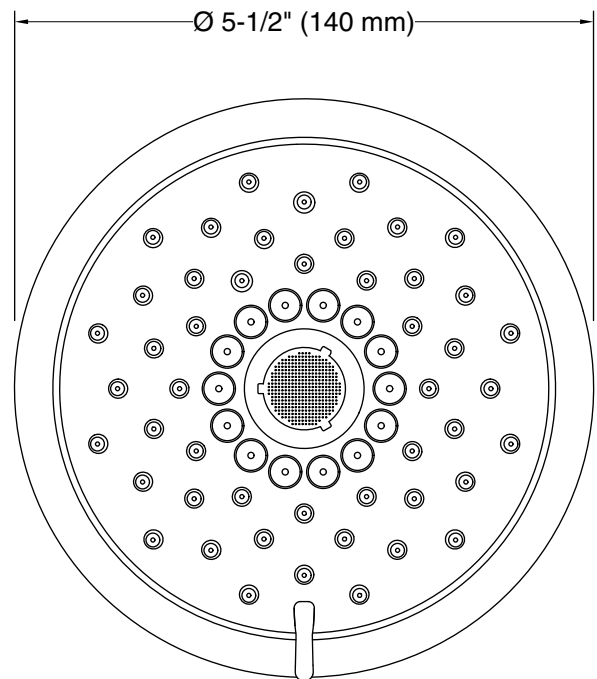

#### Installation

- Shower arm and flange sold separately.
- 1/2"-14 NPT connection.
- Wall-mount.

### Technical Information

All product dimensions are nominal.